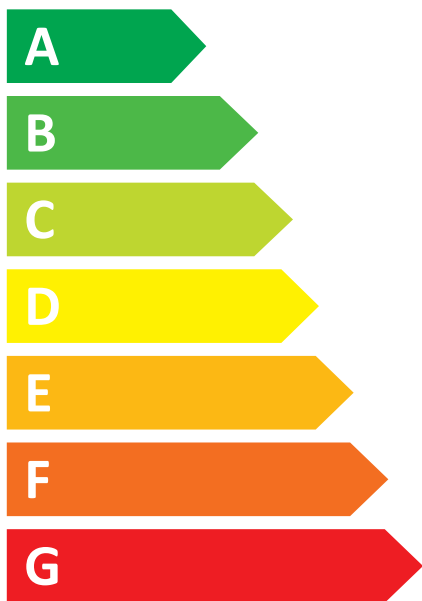

ENERG

WINIA

WVD-12T2WK12BPN

A

54 kWh / 100

12,0 kg

4:00

51 L